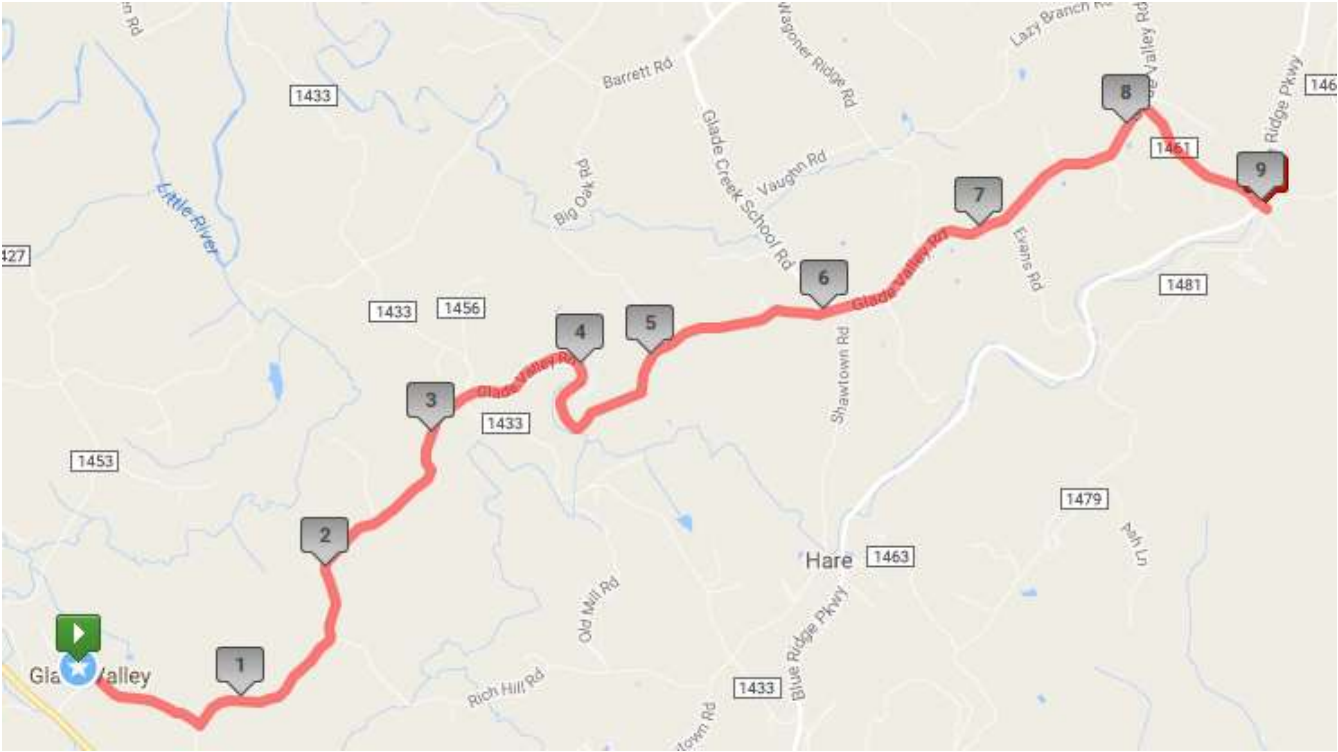

# GOMR Van Route Legs 3 and 21

- 0.00 mi Head southeast on Glade Valley Church Road
- 0.07 mi Continue Straight on Glade Valley Church Road
- 0.11 mi Continue Straight on Glade Valley Road
- 8.14 mi Right on Saddle Mountain Church Road
- 8.99 mi Straight across Blue Ridge Parkway on Saddle Mountain Church Road
- 9.03 mi Destination on Right. Saddle Mountain Union Baptist Church