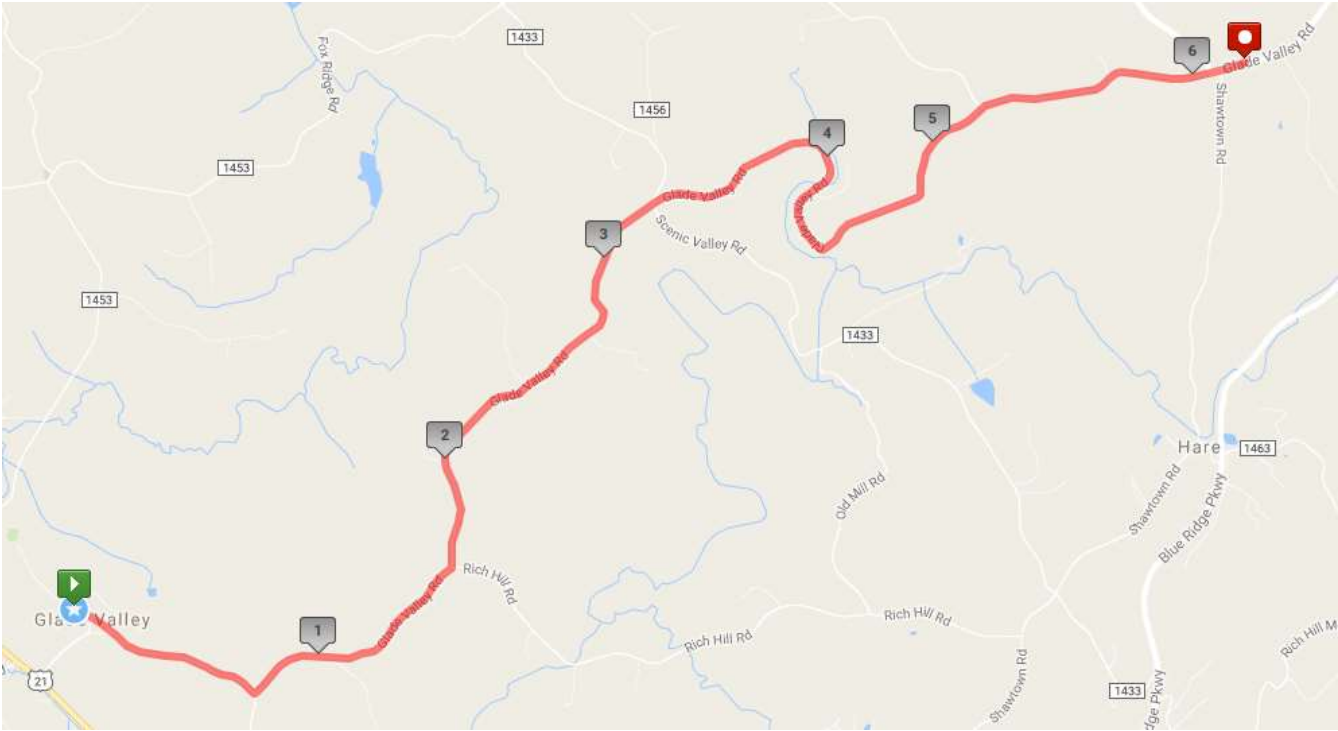

GOMR Van Route Legs 4 and 22

- 0.00 mi Head southeast on Glade Valley Church Road
- 0.07 mi Continue Straight on Glade Valley Church Road
- 0.11 mi Continue Straight on Glade Valley Road
- 6.19 mi Destination on Right. Glade Creek Fire Department