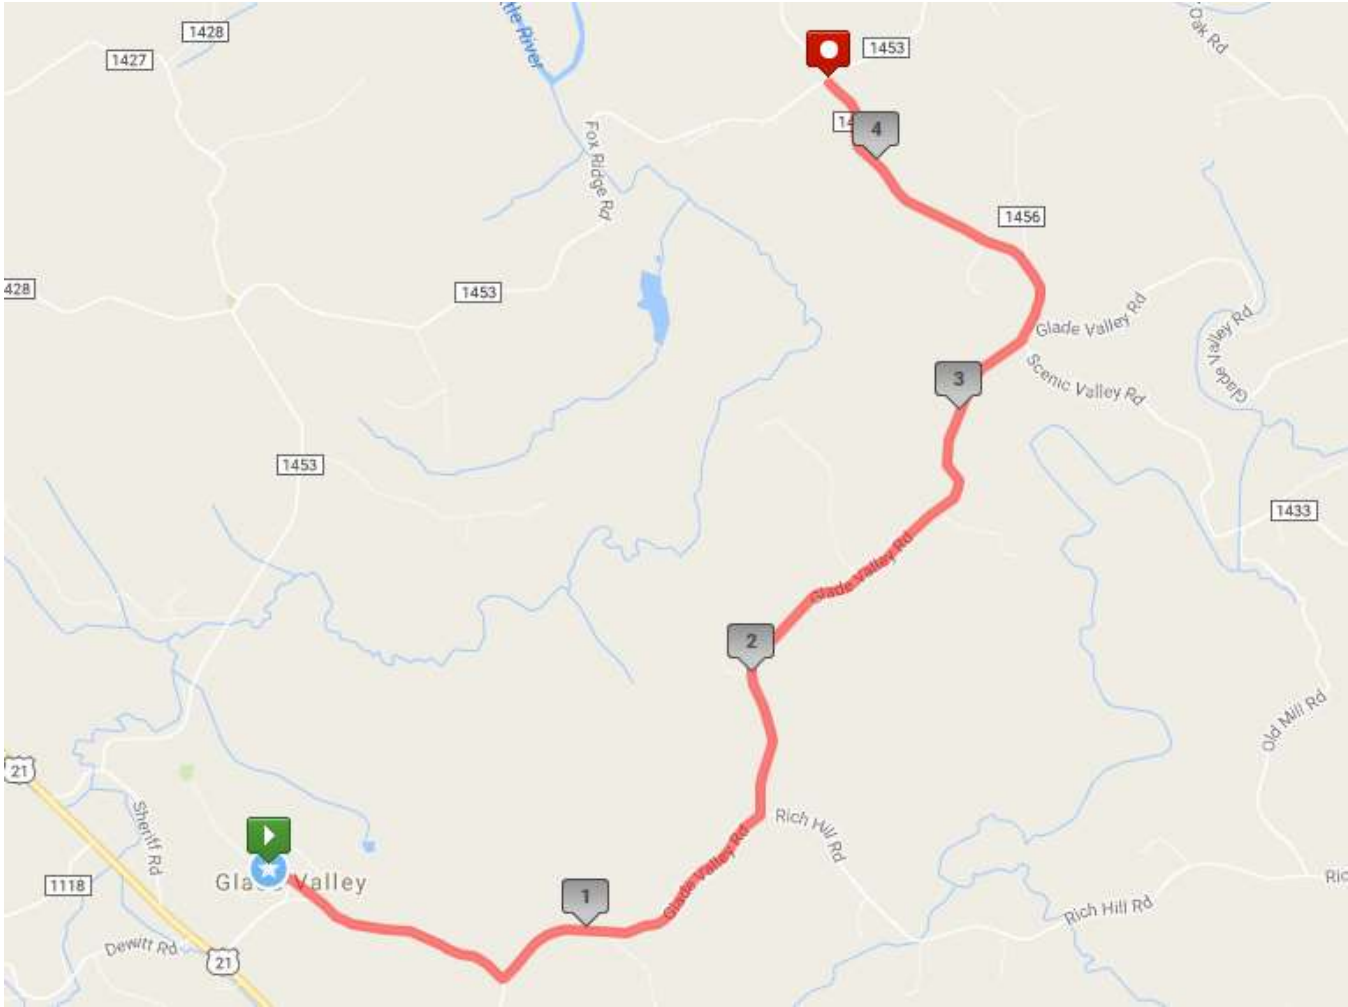

# GOMR Van Route Legs 5 and 23

- 0.00 mi Head southeast on Glade Valley Church Road
- 0.07 mi Continue Straight on Glade Valley Church Road
- 0.11 mi Continue Straight on Glade Valley Road
- 3.27 mi Left on Ridge Glen Road
- 4.26 mi Destination on Left. Glade Creek Union Baptist Church