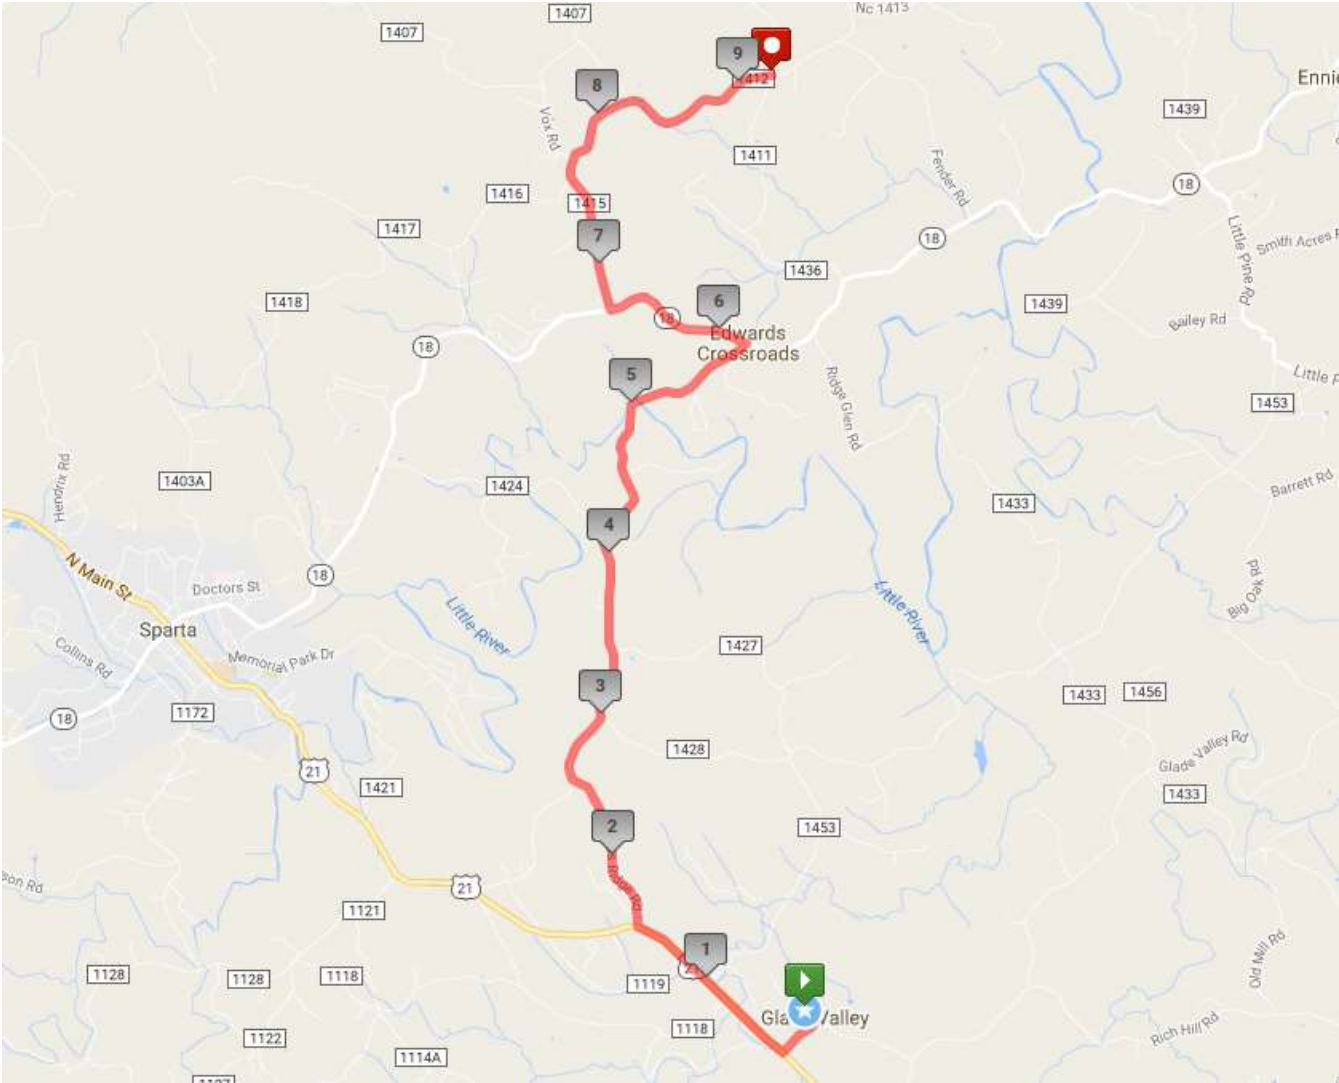

GOMR Van Route Legs 6 and 24

- 0.00 mi Head southeast on Glade Valley Church Road
- 0.06 mi Right on Glade Valley Church Road
- 0.13 mi Right on Glade Valley Road
- 0.37 mi Right on US-21 N
- 1.53 mi Right on Andrews Ridge Road
- 2.55 mi Right on Chestnut Grove Church Road
- 5.81 mi Left on NC-18 S
- 6.73 mi Right on Pleasant Home Road
- 9.21 mi Destination on Left. Pleasant Home Union Baptist Church