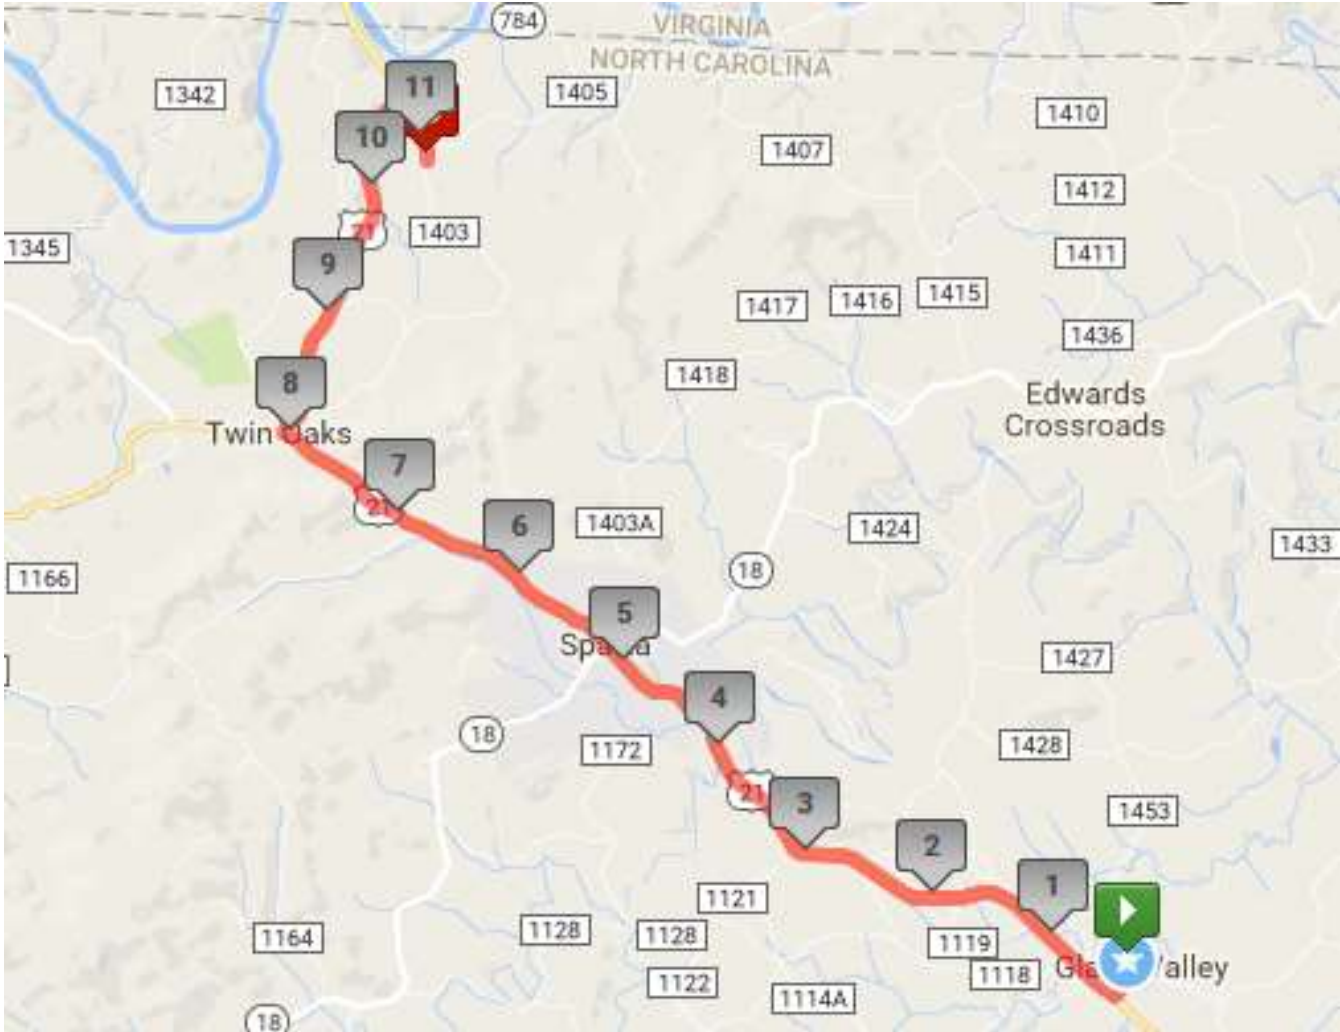

GOMR Van Route Legs 7 and 25

- 0.00 mi Head southeast on Glade Valley Church Road
- 0.06 mi Right on Glade Valley Church Road
- 0.13 mi Right on Glade Valley Road
- 0.37 mi Right on US-21 N
- 8.05 mi Right to stay on US-21 N/221-N
- 10.67 mi Right on Nile Road
- 11.08 mi Right on New Haven Road
- 11.18 mi Destination on Left. Reeves Ridge Christmas Trees