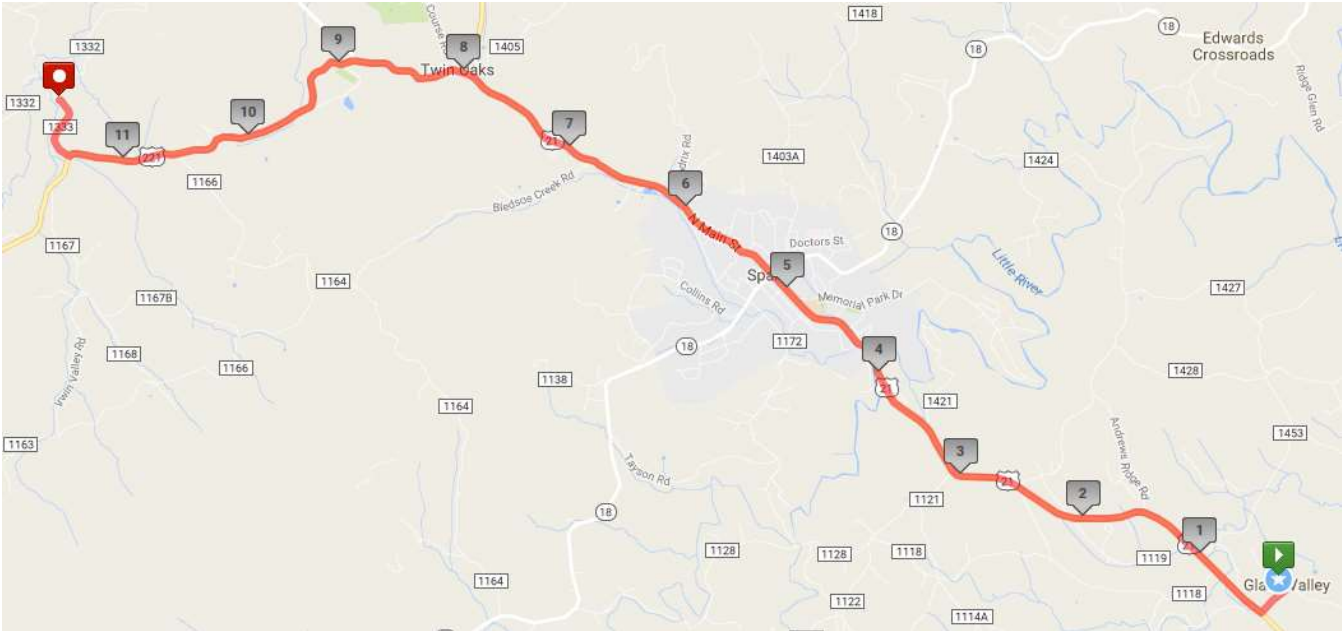

GOMR Van Route Legs 9 and 27

- 0.00 mi Head southeast on Glade Valley Church Road
- 0.06 mi Right on Glade Valley Church Road
- 0.13 mi Right on Glade Valley Road
- 0.37 mi Right on US-21 N
- 8.02 mi Continue Straight on US-221 S
- 11.40 mi Right on Walnut Branch Church Road
- 11.94 mi Destination on Left. 1874 Walnut Branch Church Road. Musgrove’s River Bottom baptizing spot).