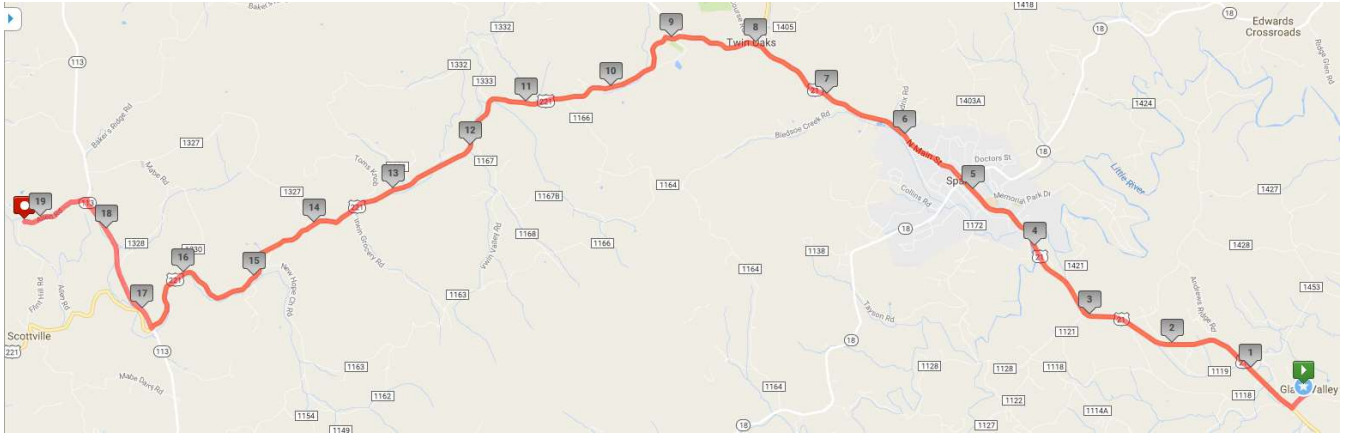

## GOMR Van Route Legs 12 and 30

- 0.00 mi Head southeast on Glade Valley Church Road
- 0.06 mi Right on Glade Valley Church Road
- 0.13 mi Right on Glade Valley Road
- 0.37 mi Right on US-21 N
- 8.02 mi Continue Straight on US-221 S
- 16.76 mi Right on NC-113 N
- 18.40 mi Left on Allen Road
- 19.17 mi Destination on Right. Intersection of Allen Road and Topia Road.