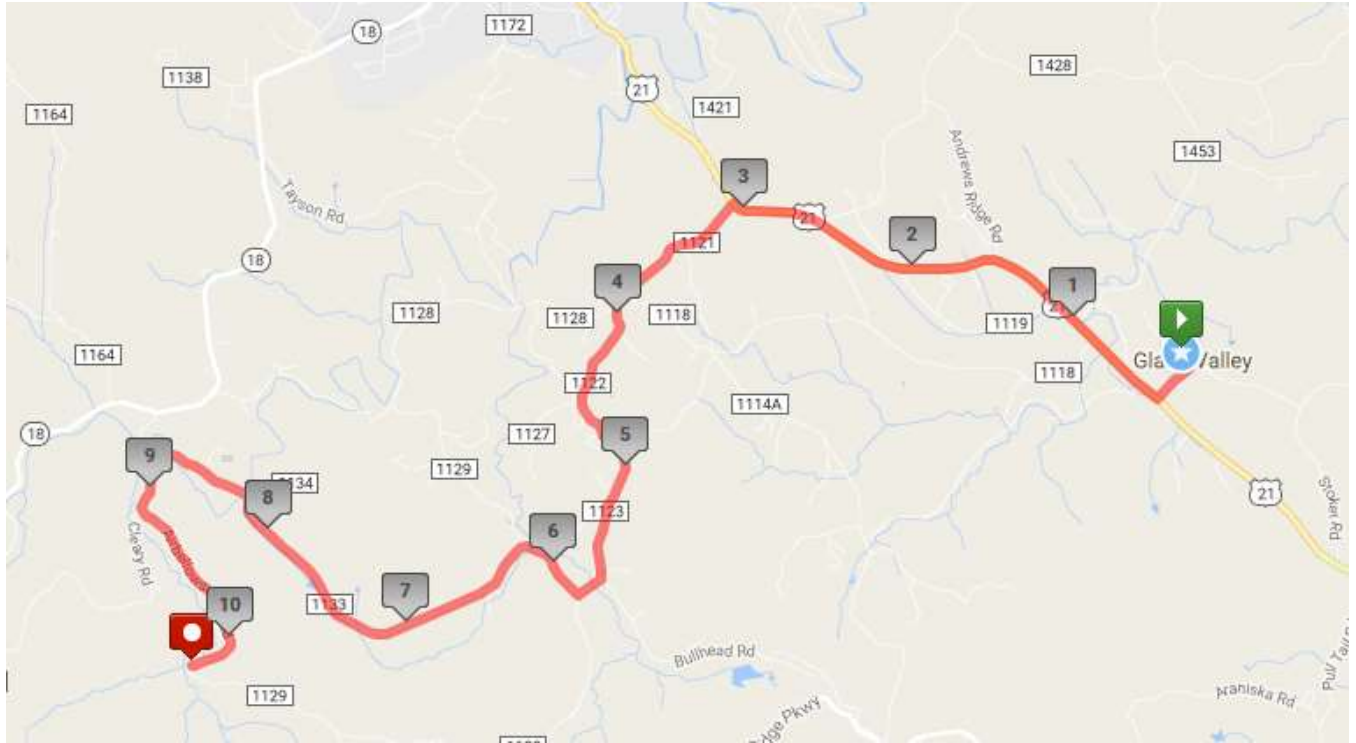

GOMR Van Route Legs 15 and 33

- 0.00 mi Head southeast on Glade Valley Church Road
- 0.06 mi Right on Glade Valley Church Road
- 0.13 mi Right on Glade Valley Road
- 0.37 mi Right on US-21 N
- 3.07 mi Left in Pine Swamp Road
- 8.80 mi Left on Air Bellows Gap Road
- 10.27 mi Destination on Right. Corner of Air Bellows Gap Road and Pruitt Road.