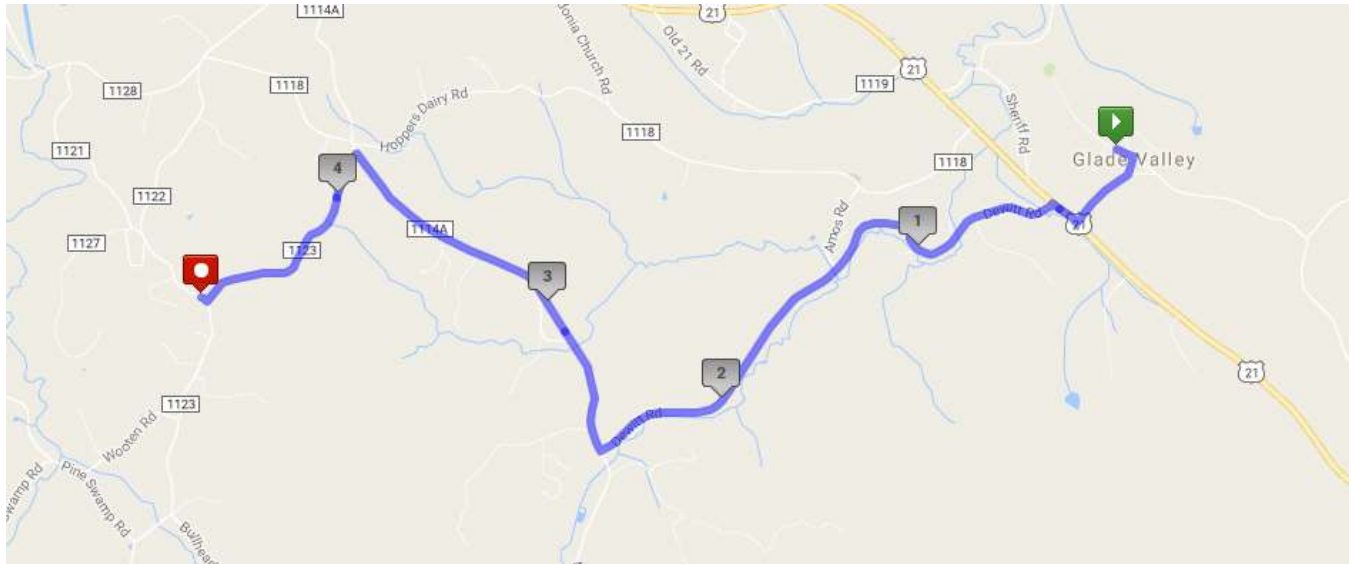

GOMR Van Route Legs 16 and 34

- 0.00 mi Head southeast on Glade Valley Church Road
- 0.06 mi Right on Glade Valley Church Road
- 0.13 mi Right on Glade Valley Road
- 0.37 mi Right on US-21 N
- 0.47 mi Left on Dewitt Road
- 2.46 mi Right on Mahogany Rock Road
- 3.83 mi Left on Wolf Branch Road
- 4.62 mi Right on Pine Swamp Road
- 4.64 mi Destination on Left. Macedonia Free Will Baptist Church.