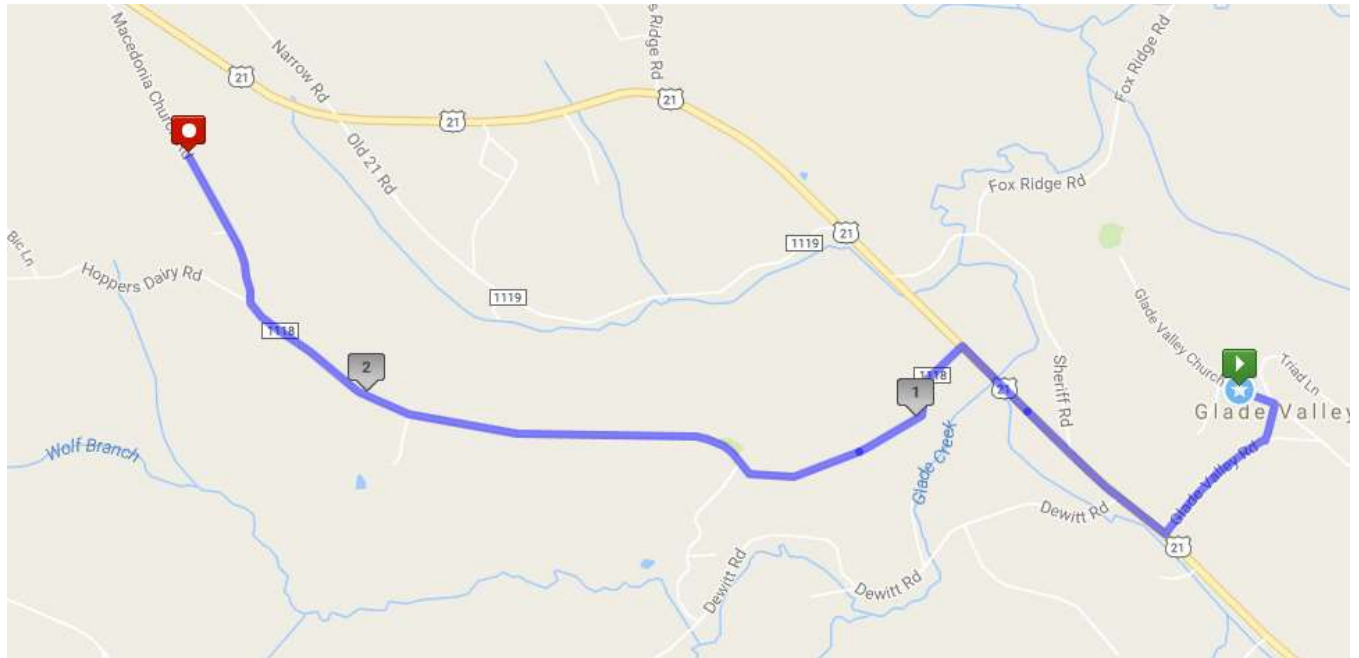

GOMR Van Route Legs 17 and 35

- 0.00 mi Head southeast on Glade Valley Church Road
- 0.06 mi Right on Glade Valley Church Road
- 0.13 mi Right on Glade Valley Road
- 0.37 mi Right on US-21 N
- 0.84 mi Left on Macedonia Church Road
- 2.53 mi Destination on Left. Grace Community Church