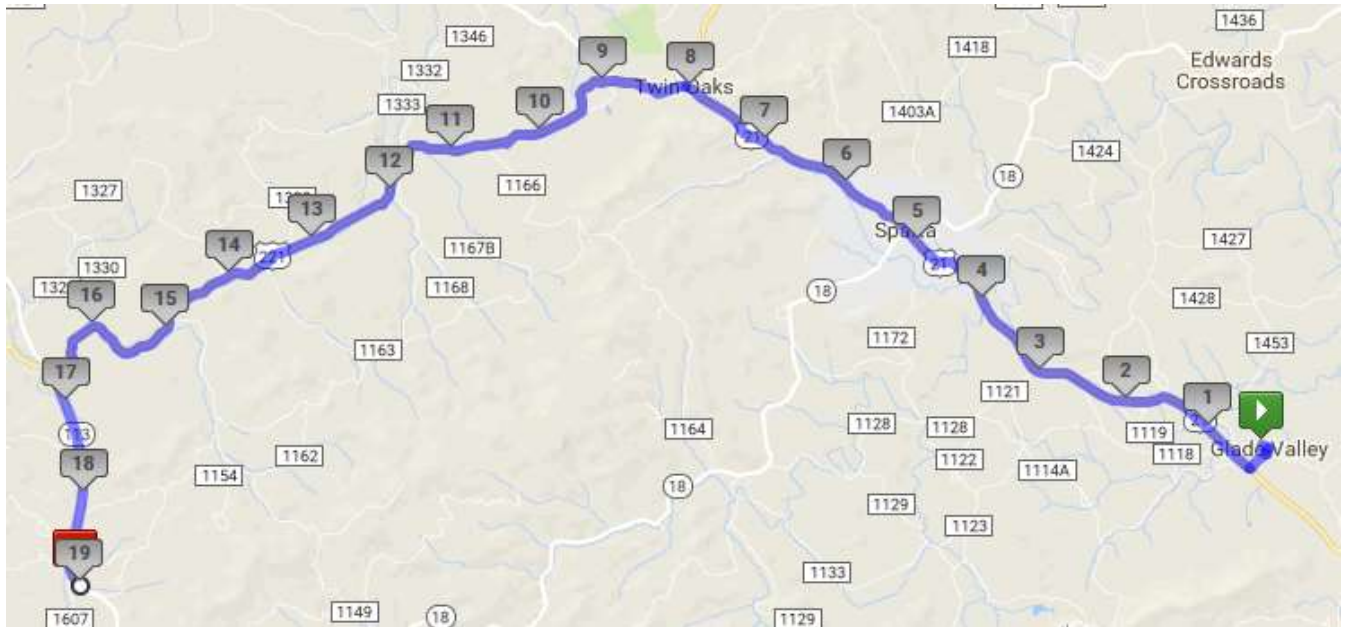

GOMR Van Route Legs 13 and 31

- 0.00 mi Head southeast on Glade Valley Church Road
- 0.06 mi Right on Glade Valley Church Road
- 0.13 mi Right on Glade Valley Road
- 0.37 mi Right on US-21 N
- 8.02 mi Continue Straight on US-221 S
- 16.78 mi Left on NC-113
- 18.95 mi Destination on Right. Belview Baptist Church.
(Driveway turns back, up the hill)