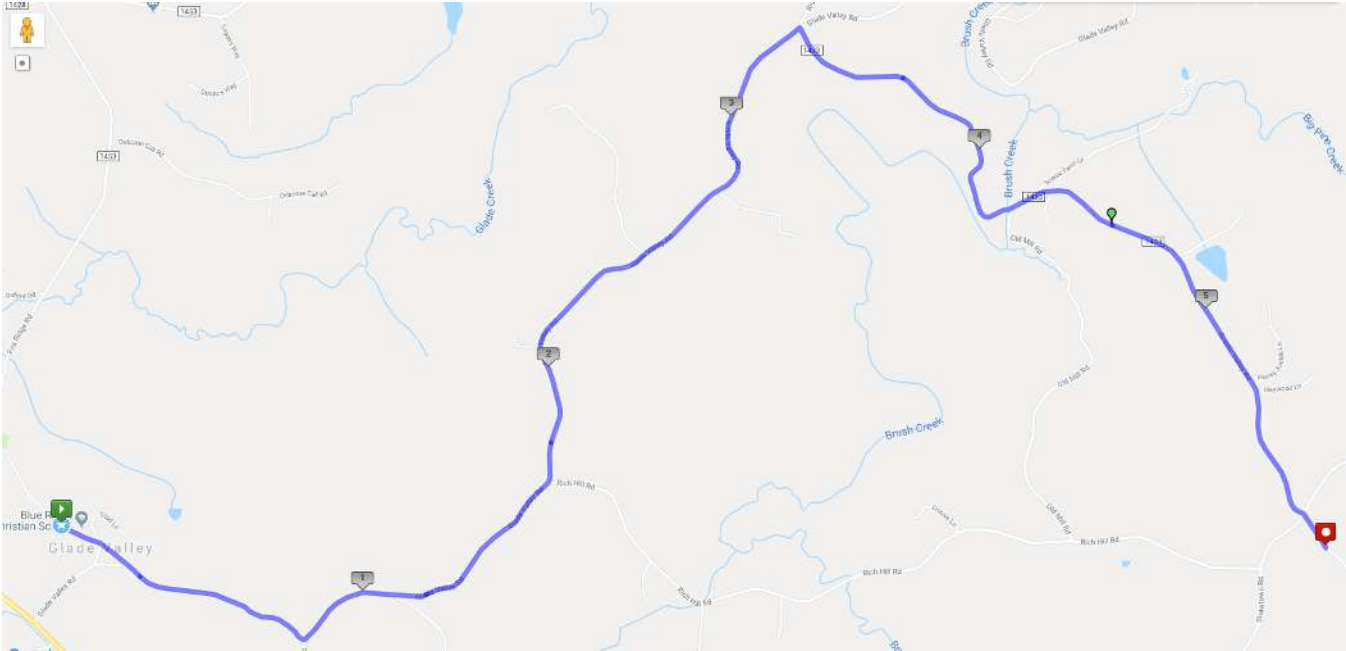

GOMR Van Route Legs 2 and 20

- 0.00 mi Head southeast on Glade Valley Church Road
- 0.07 mi Continue Straight on Glade Valley Church Road
- 0.11 mi Continue Straight on Glade Valley Road
- 3.33 mi Right on Scenic Valley Road
- 5.65 mi Straight Across to Scenic Valley Road
- 5.77 mi Destination on Right. Former Rich Hill School